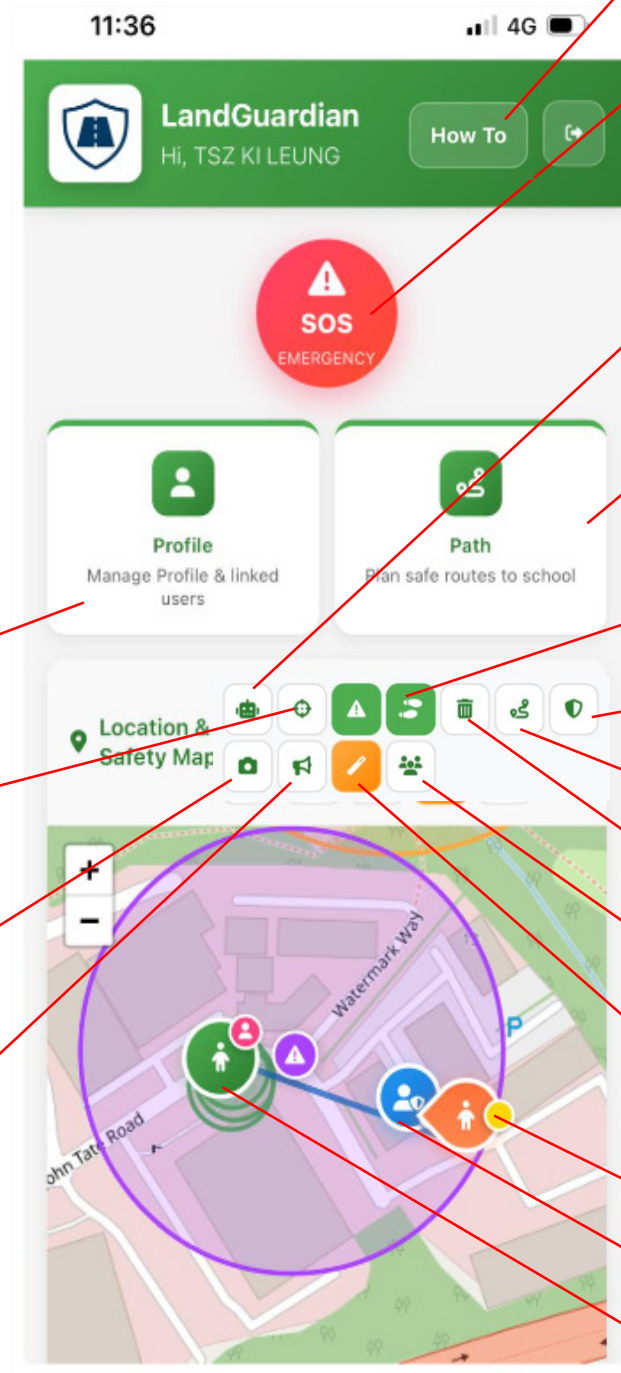

LandGuardian

URL: <https://landguardian.ipsolutionsglobal.com/>

User Login and Registration

How to Share a location:

1) The sender generates a shared code and QR code.

2) Recipient scan the QR code.

3) Once the sender approves, both users will be linked and displayed the location in the map.

Main Screen:

Operation Guidelines and Contact Support

Immediate send SOS message to emergency contact person by SMS and Email.

AI Chat Box - User can take photo and ask AI any questions based on current location.

"Create Path" functionality is a complete routing system that allows parents to plan and save a safe route for their child.
1) Finding the Coordinates (Geocoding)
2) Calculating the Route
3) Drawing the Map (Show in both users' map)
4) Estimating Travel Times

Centered on your location

Scene Sharing - Share your happiest moment with your parents

Report Activity - Alert the community. This alert will be visible on everyone's map for 24 hours.

Estimate the walking, driving, and public transportation time from the source to the destination.