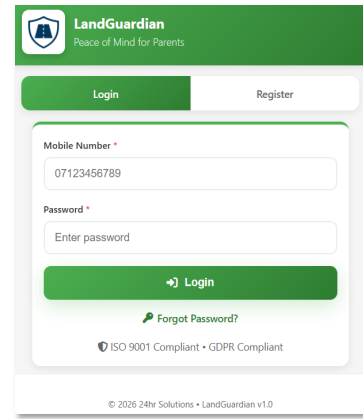

LandGuardian

URL: <https://landguardian.ipsolutionsglobal.com/>

User Login and Registration

How to Share a location:

1) The sender generates a shared code and QR code.

2) Recipient scan the QR code.

3) Once the sender approves, both users will be linked and displayed the location in the map.