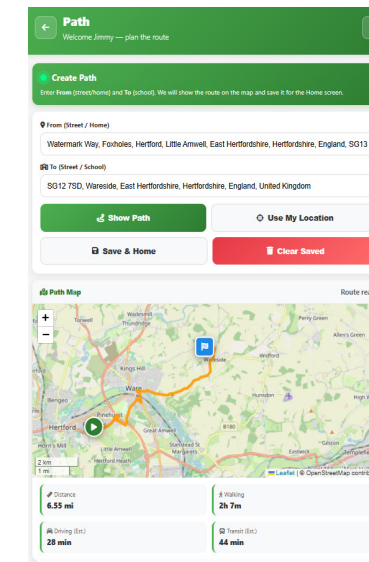

"Create Path" functionality is a complete routing system that allows parents to plan and save a safe route for their child.
1) Finding the Coordinates (Geocoding)
2) Calculating the Route
3) Drawing the Map (Show in both users' map)
4) Estimating Travel Times

Walking Path (Show or Hidden)

Geofencing - Define the safe zone for your Child

Planned Path (Show or Hidden)

Clear the walking path history

Linked users (Show or Hidden)

Show demo for Danger Zones

Child Location

Spouse Location

Your Location

Real Time Hazard Detections:

- ▲ Live Danger Zones
- Road Closed
 - Flooding
 - Heavy Traffic
 - Crime Activity

Profile management
- Role-based setup
- Password change
- Linked Users
- Manage subscriptions

Centered on your location

Scene Sharing - Share your happiest moment with your parents

Report Activity - Alert the community. This alert will be visible on everyone's map for 24 hours.

Estimate the walking, driving, and public transportation time from the source to the destination.