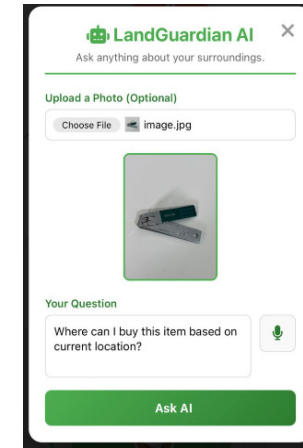

Walking Path (Show or Hidden)

Geofencing - Define the safe zone for your Child

Planned Path (Show or Hidden)

Clear the walking path history

Linked users (Show or Hidden)

Show demo for Danger Zones

Child Location

Spouse Location

Your Location

Real Time Hazard Detections:

- ▲ Live Danger Zones
- Road Closed
 - Flooding
 - Heavy Traffic
 - Crime Activity

Profile management
- Role-based setup
- Password change
- Linked Users
- Manage subscriptions

Centered on your location

Scene Sharing - Share your happiest moment with your parents

Report Activity - Alert the community. This alert will be visible on everyone's map for 24 hours.

Estimate the walking, driving, and public transportation time from the source to the destination.