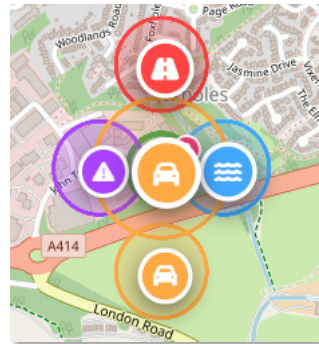

"Create Path" functionality is a complete routing system that allows parents to plan and save a safe route for their child.
1) Finding the Coordinates (Geocoding)
2) Calculating the Route
3) Drawing the Map (Show in both users' map)
4) Estimating Travel Times

Walking Path (Show or Hidden)

Geofencing - Define the safe zone for your Child

Planned Path (Show or Hidden)

Clear the walking path history

Linked users (Show or Hidden)

Show demo for Danger Zones

Child Location

Spouse Location

Your Location

Real Time Hazard Detections:

- ▲ Live Danger Zones
- Road Closed
 - Flooding
 - Heavy Traffic
 - Crime Activity

Profile management
- Role-based setup
- Password change
- Linked Users
- Manage subscriptions

Centered on your location

Scene Sharing - Share your happiest moment with your parents

Report Activity - Alert the community. This alert will be visible on everyone's map for 24 hours.

Estimate the walking, driving, and public transportation time from the source to the destination.