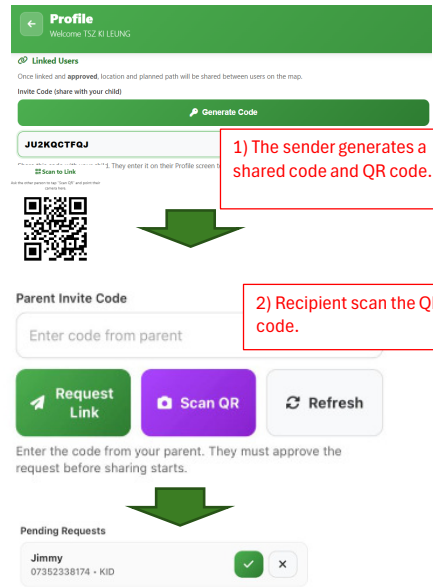

LandGuardian

URL: <https://landguardian.ipsolutionsglobal.com/>

User Login and Registration

How to Share a location:

1) The sender generates a shared code and QR code.

2) Recipient scan the QR code.

3) Once the sender approves, both users will be linked and displayed the location in the map.

Main Screen:

Operation Guidelines and Contact Support

Immediate send SOS message to emergency contact person by SMS and Email.

AI Chat Box - User can take photo and ask AI any questions based on current location.